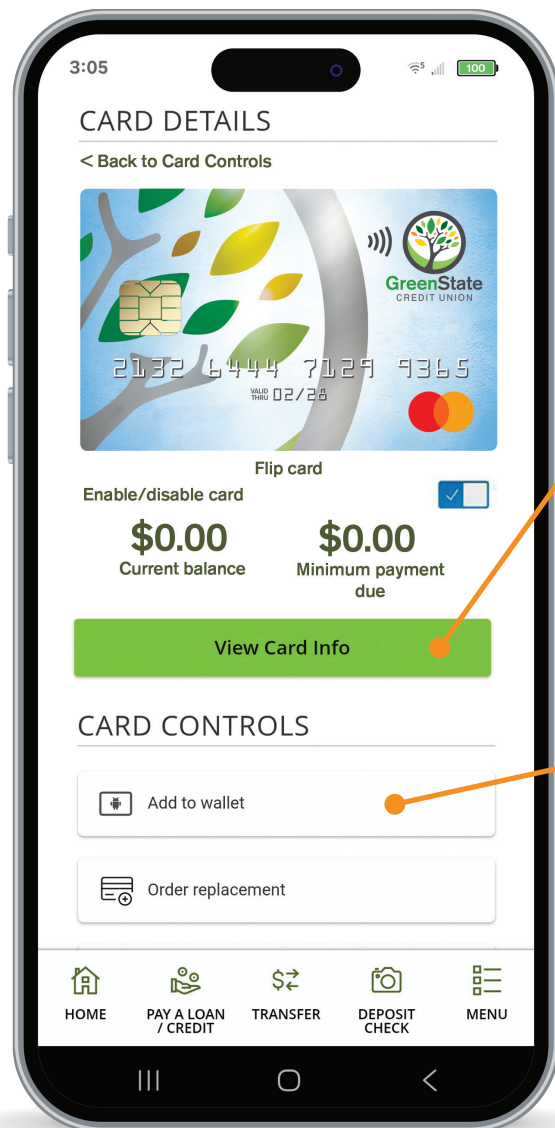

## Digital Cards

**GreenState**  
CREDIT UNION

**Skip the wait—start using your card instantly via your mobile wallet for seamless in-store payments, wherever Mastercard is accepted.**

### Get instant, secure access to your card details.

Ideal for online shopping before your physical card arrives in the mail. Begin using your card immediately upon approval and start earning points right away.

### Quit the card, keep the convenience.

Add your card to your mobile wallet for a fast and secure checkout in stores that accept digital payments.

**Login to Online Banking and follow these steps to get started:**